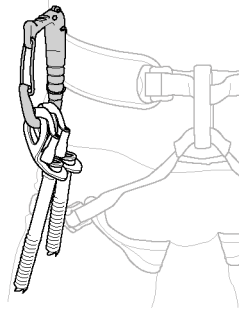

3 year guarantee / Garantie 3 ans

CARITOOL EVO

Accessory tool holder
Accessoire porte-outils

⚠ WARNING / ATTENTION

Activities involving the use of this equipment are inherently dangerous. You are responsible for your own actions and decisions.